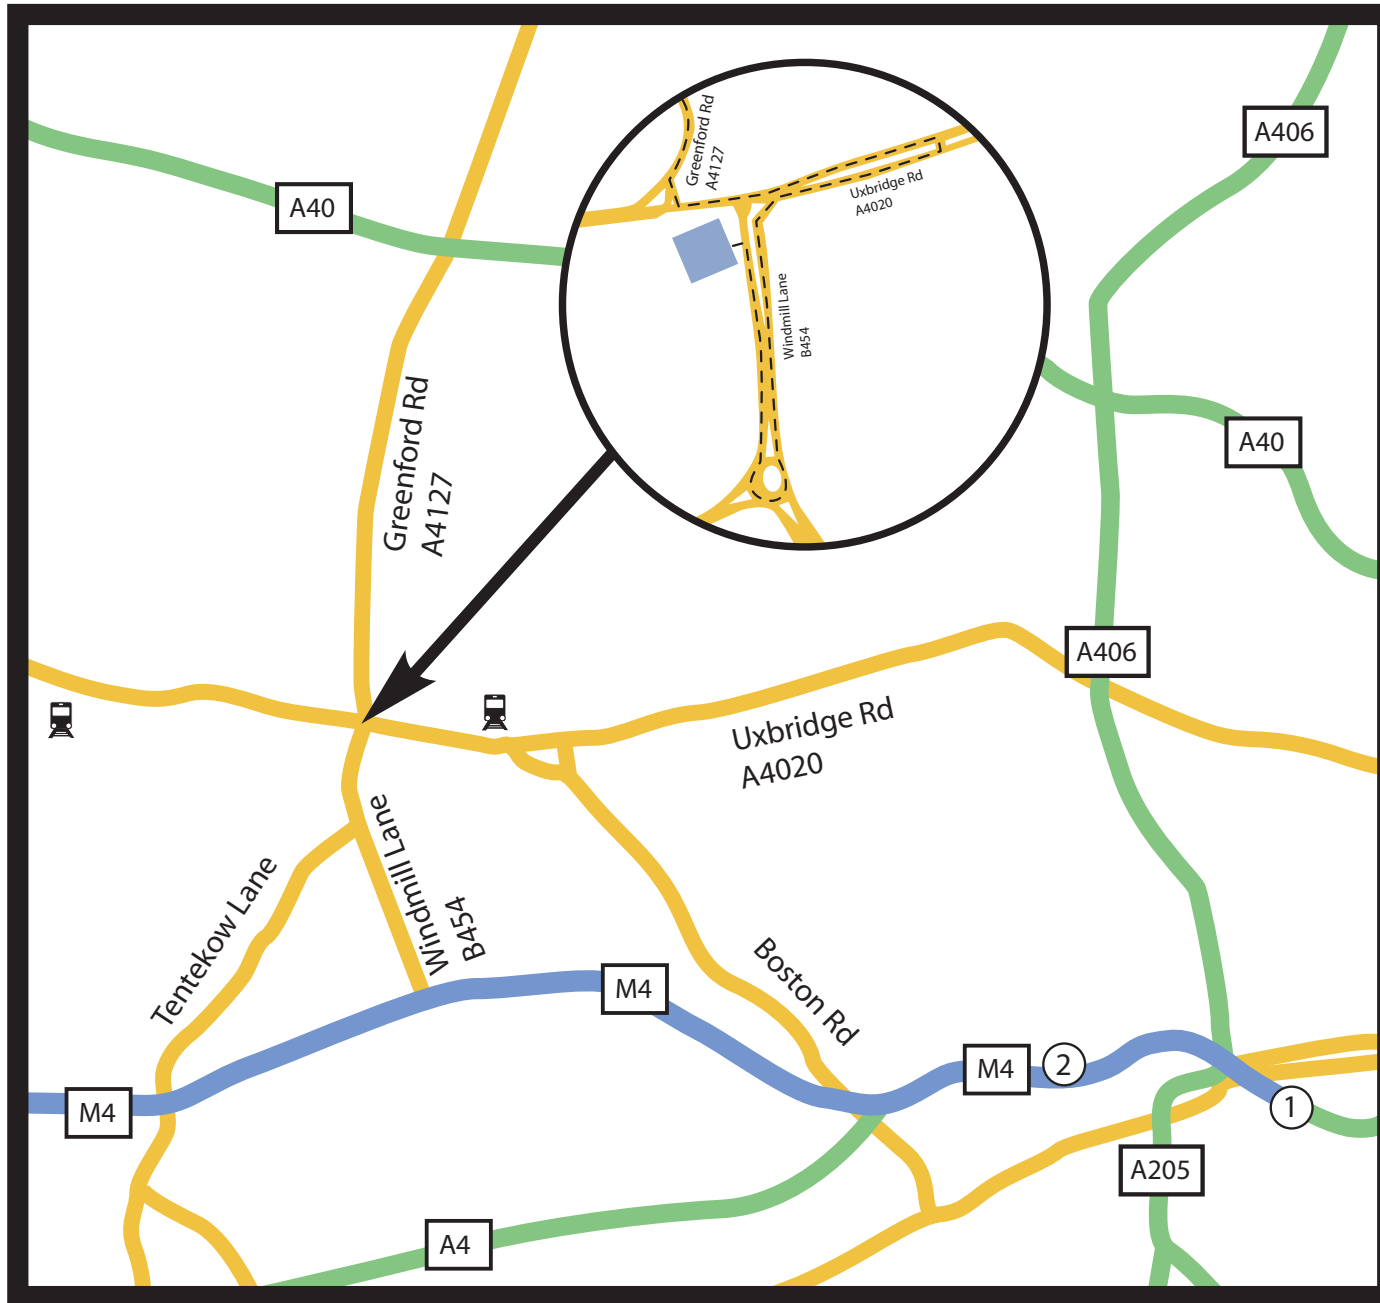

Ealing Southall By-Election - Conservative HQ

**Unit 11
Windmill Place
Business Centre
Windmill Lane
Hanwell
UB2 4NJ
Tel: 020 8571 5712
Fax: 020 8571 7630**

The Conservative HQ is located at Windmill Place Business Centre at the junction of Uxbridge Road (A4020) and Windmill Lane (B454) to the west of Hanwell.

The A40 and M4 are close by and Hanwell and Southall  stations are the closest.

From Greenford Road (A4127)
At junction turn left onto Uxbridge Road (A4020)
In approx 300 yards perform a U-turn
Turn left into Windmill Lane (B454)
Follow the road to the roundabout
At the roundabout take the third exit and travel back up Windmill Lane
Go past the Noon Factory
Turn left into Windmill Place Business Centre