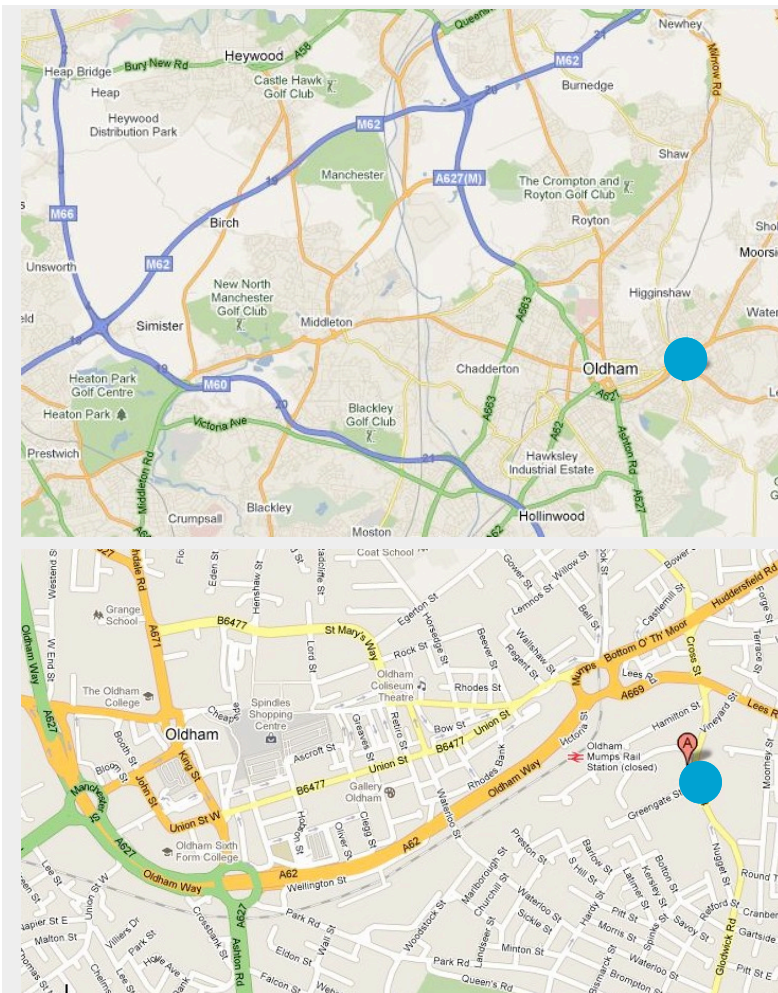

07506 028382

07939 622561

HOW TO GET TO THE CAMPAIGN HQ

From M62 East & West:

Exit Junction 20 towards Oldham on A627(M)
Exit at second junction and take second exit on roundabout, towards Oldham.

Exit at third junction of next roundabout, Oldham Way.

Exit third junction of next roundabout, A62.

Turn right at next lights, towards Lees, Stalybridge.
Go over next set of lights, and Greengate Street is third road on right. The HQ is first building on right.

From M60:

Exit 22. Bear right on Manchester Road towards Oldham.

Carry up hill towards Oldham until roundabout underneath fly-over.

Take third exit, follow signs for Huddersfield.

Exit third junction of next roundabout, A62.

Turn right at next lights, towards Lees, Stalybridge.
Go over next set of lights, and Greengate Street is third road on right. The HQ is first building on right.

Car parking: Directly outside building or on street.