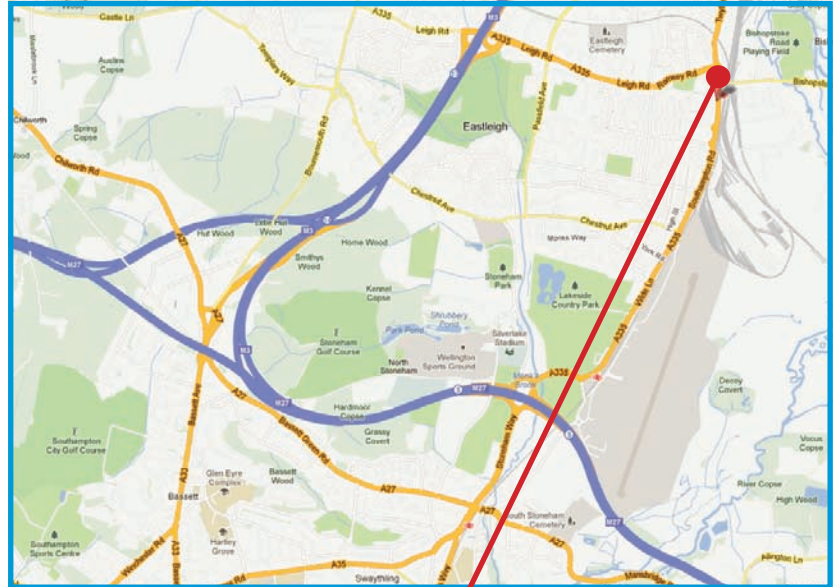

# EASTLEIGH CAMPAIGN CENTRE

*Come and help Maria Hutchings win!*

**1st Floor, Mitchell House  
Southampton Road  
Eastleigh SO50 9XA**

**Opposite Eastleigh Railway Station.**

There is parking at the station, and at the Swan Centre or the Mitchell Road Car Park.

Queries/Directions call:

**01489 786039**

Further enquiries should go to:

**Julian Walden 07860 929287**

**Mark Roberts 07860 742200**

Map data ©2012 Google. Contains Ordnance Survey data © Crown copyright and database right 2012.