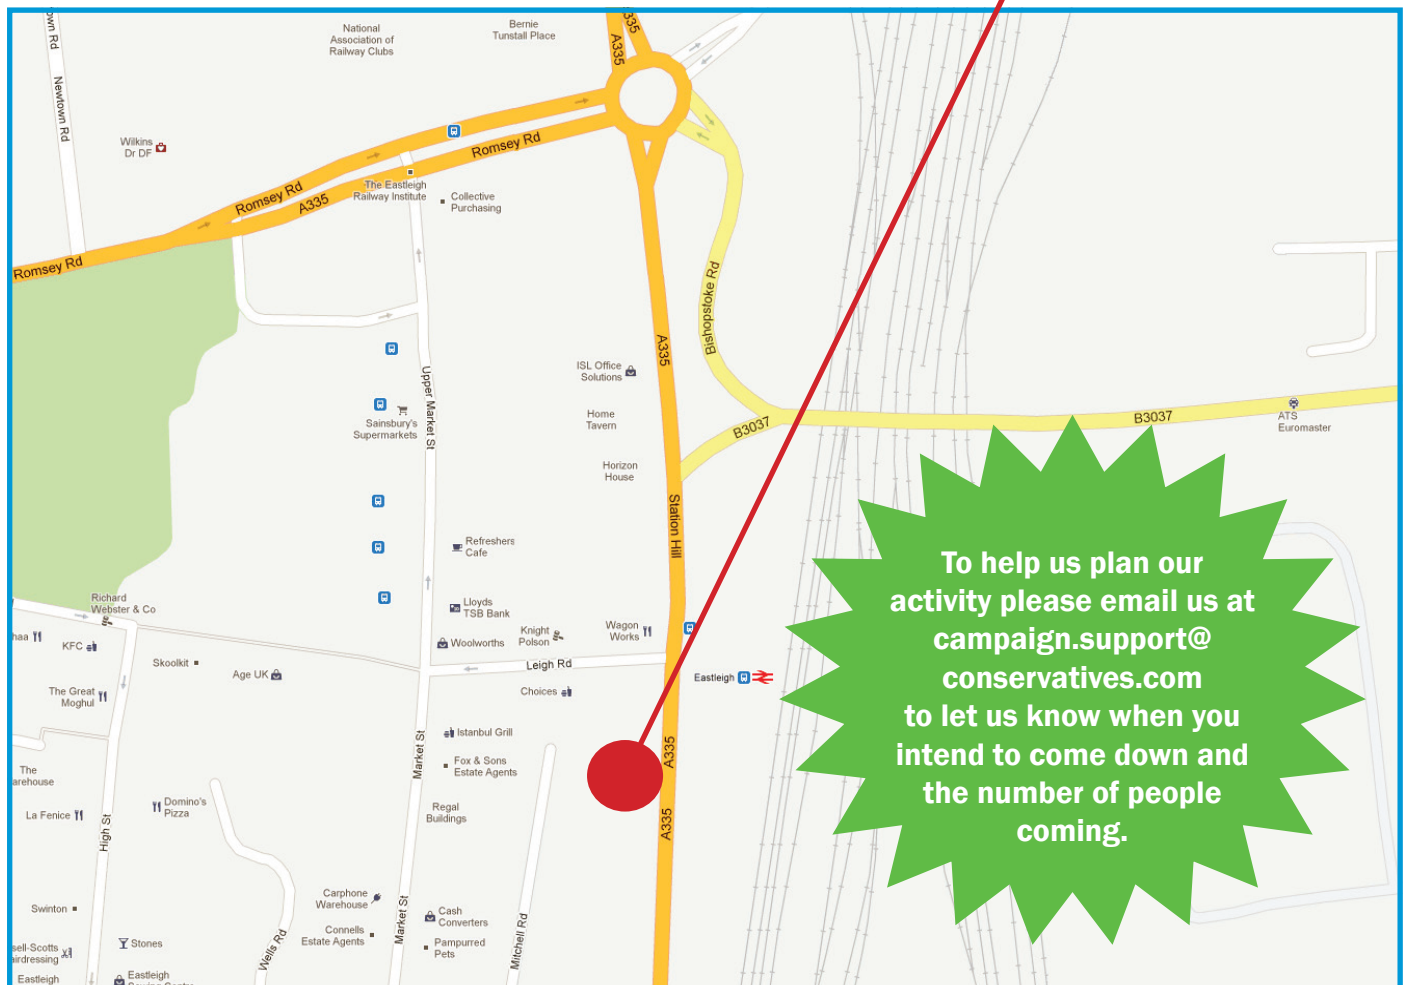

# EASTLEIGH CAMPAIGN CENTRE

*Come and help Maria Hutchings win!*

**1st Floor, Mitchell House  
Southampton Road  
Eastleigh SO50 9XA**

**Opposite Eastleigh Railway Station.**

There is parking at the station, and at the Swan Centre or the Mitchell Road Car Park.

Queries/Directions call:

**01489 786039**

Further enquiries should go to:

**Julian Walden 07860 929287**

**Mark Roberts 07860 742200**

Map data ©2012 Google. Contains Ordnance Survey data © Crown copyright and database right 2012.